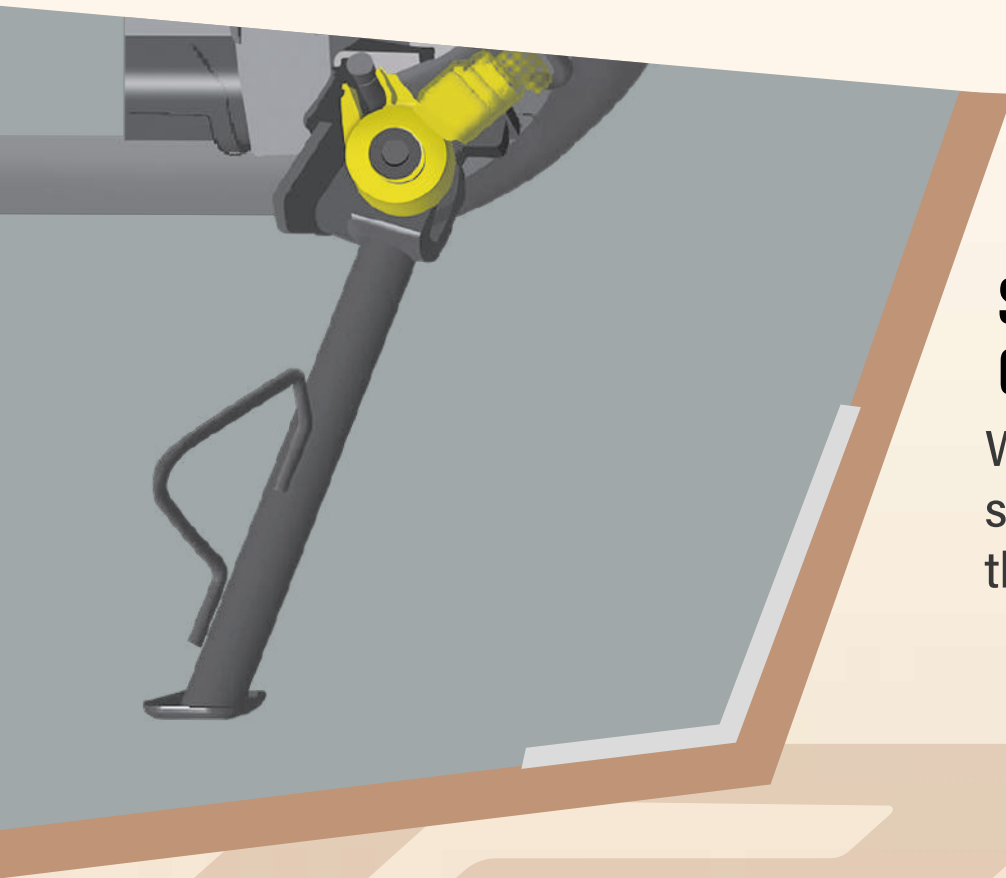

Safety

Supported by Honda's strong legacy, the Activa ensures that every ride is smooth, reliable, and comfortable.

SIDE STAND ENGINE CUT-OFF

When the side stand is open the side stand engine Cut-off prevents the engine from starting.